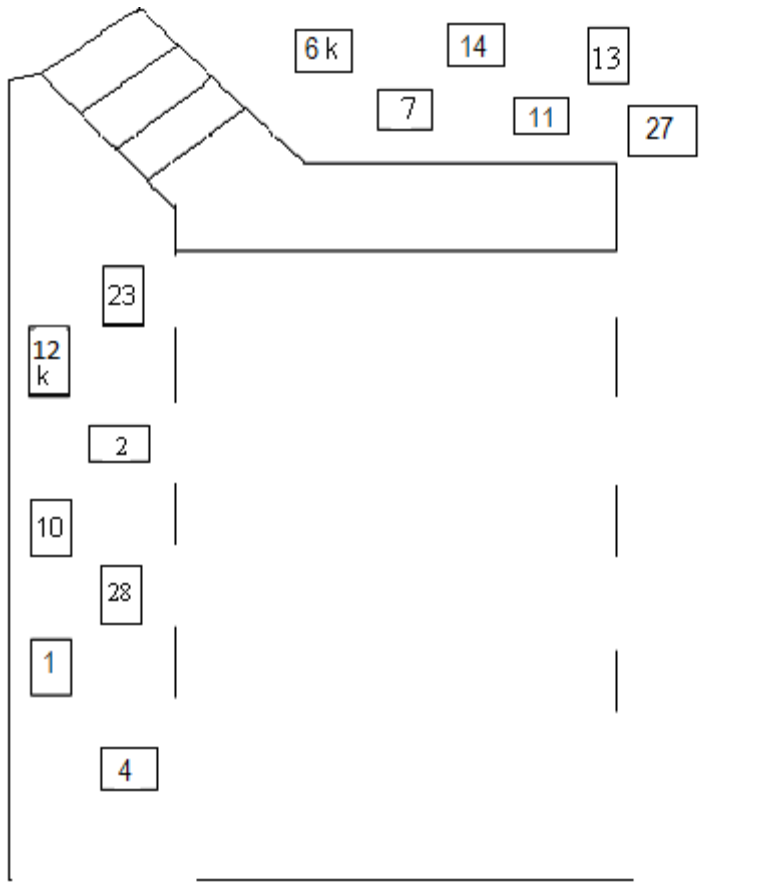

BENTON ELEMENTARY BUS LINE-UP 2012 – 2013

BUS #01 – BETTY HOBBS	BUS #12 – BRYAN ROY
BUS #02 – GAIL HINES	BUS #13 – CATHY DUMAIS
BUS #04 – BETTY SPENCER	BUS #14 – SONYA MCCASLIN
BUS #06 – JAMES GREENE	BUS #23 – BRITTANY MCAVOY
BUS #07 – MARK GREGORY	BUS #27 – DON POOLER
BUS #10 – DIANE DOUIN	BUS #28 – KATHY DOW
BUS #11 – GEOFFREY KUMM	

BUS #06 – KINDERGARTEN BUS FROM FAIRFIELD PRIMARY TO BENTON
(P/U FOR BUSES 06, 07, 11, 13 & 14)

BUS #12 – KINDERGARTEN BUS FROM FAIRFIELD PRIMARY TO BENTON
(P/U FOR BUSES 01, 02, 04, 10, 12, 23 & 28)

6/2/14